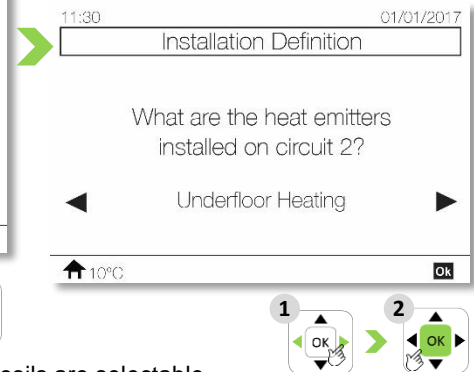

Installation definition: Circuits

Radiators, Underfloor Heating and Fan coils are selectable