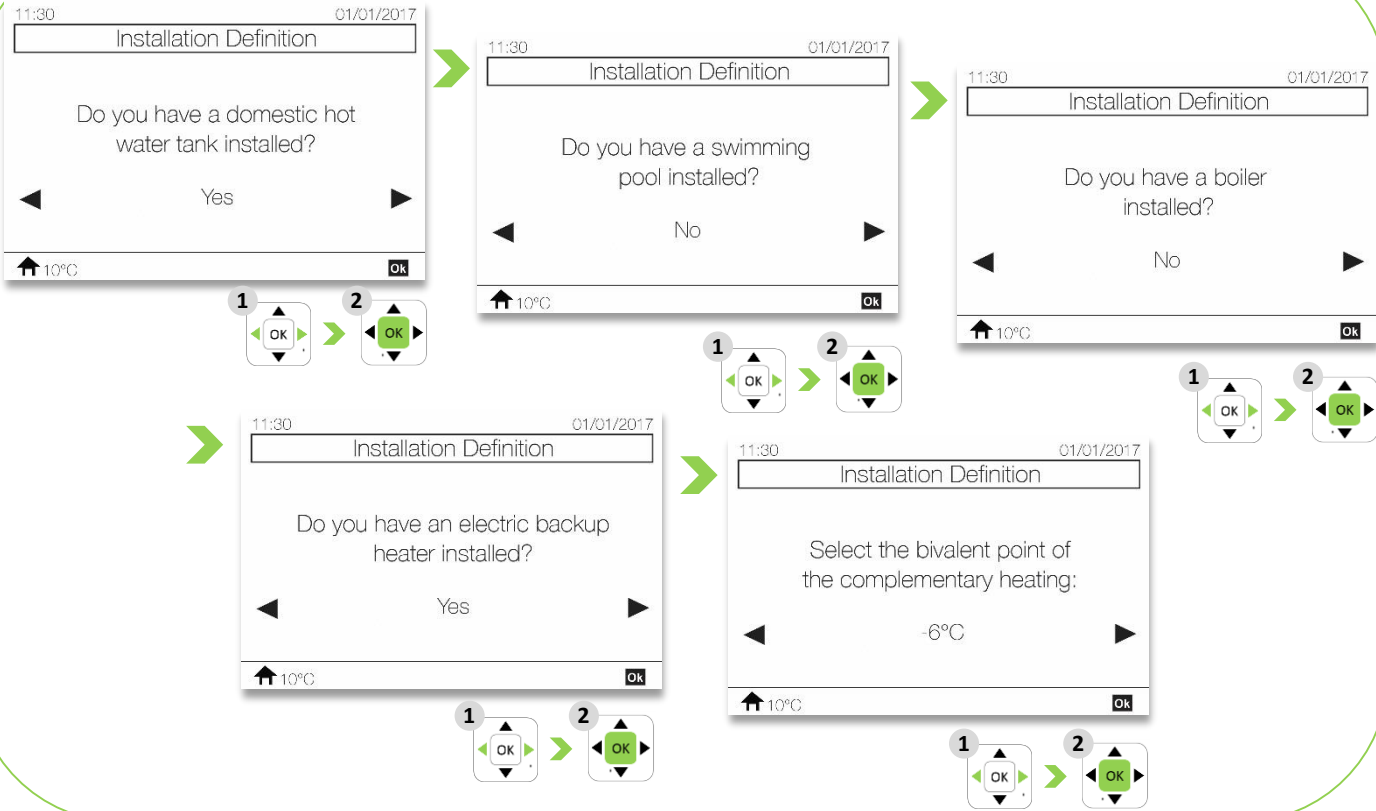

## Controller definition

"Device" refers to PC-ARFHE (unit controller) that can be removed from unit panel and used as room thermostat

## Installation definition: Circuits

Radiators, Underfloor Heating and Fan coils are selectable

## Installation definition: Complementary systems