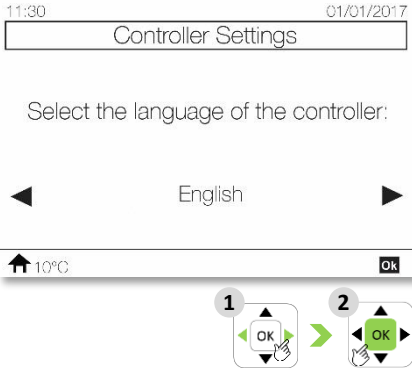

## 1<sup>st</sup> steps

After starting-up the system for the first time, the controller remain on "Connecting" state few minutes. After this, Wizard is launched.

## Controller definition

"Device" refers to PC-ARFHE (unit controller) that can be removed from unit panel and used as room thermostat