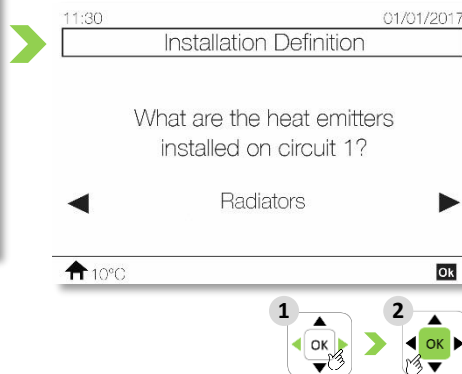

Installation definition: Circuits

Radiators, Underfloor Heating and Fan coils are selectable