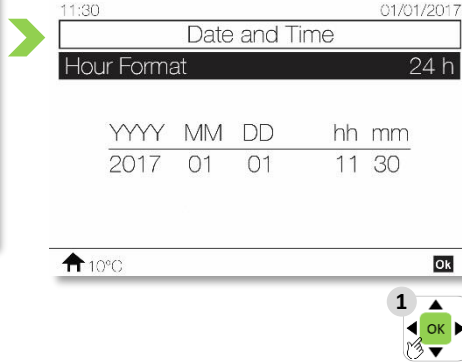

## 1<sup>st</sup> steps

After starting-up the system for the first time, the controller remain on "Connecting" state few minutes. After this, Wizard is launched.