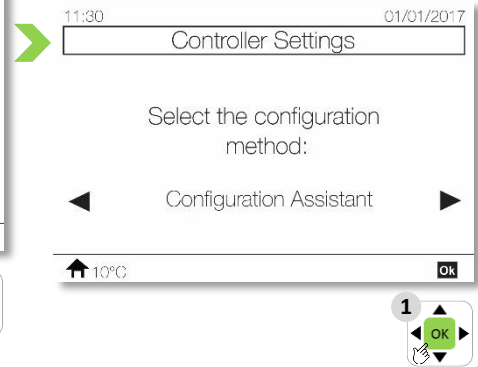

## 1<sup>st</sup> steps

After starting-up the system for the first time, the controller remain on "Connecting" state few minutes. After this, Wizard is launched.

## Controller definition

"Device" refers to PC-ARFHE (unit controller) that can be removed from unit panel and used as room thermostat