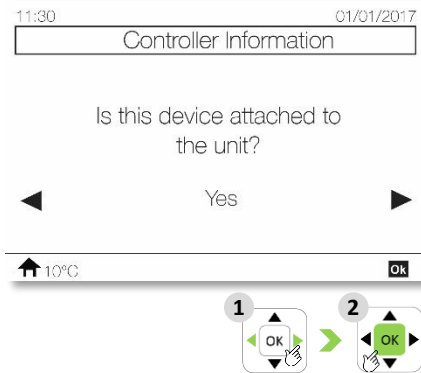

## 1<sup>st</sup> steps

After starting-up the system for the first time, the controller remain on "Connecting" state few minutes. After this, Wizard is launched.

## Controller definition

"Device" refers to PC-ARFHE (unit controller) that can be removed from unit panel and used as room thermostat