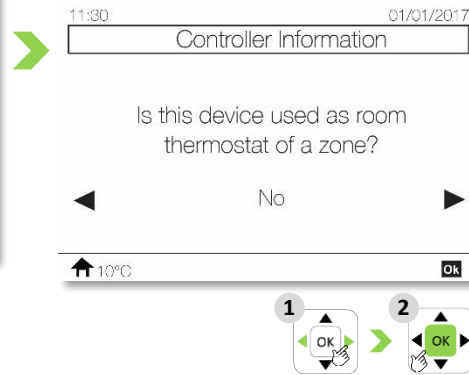

## 1<sup>st</sup> steps

After starting-up the system for the first time, the controller remain on "Connecting" state few minutes. After this, Wizard is launched.

## Controller definition

"Device" refers to PC-ARFHE (unit controller) that can be removed from unit panel and used as room thermostat