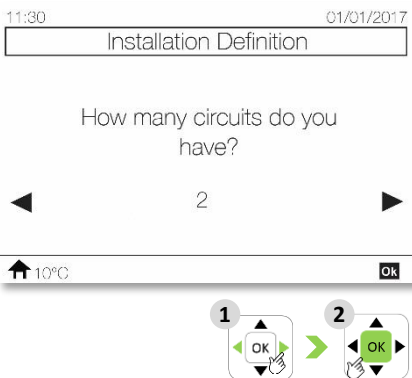

Installation definition: Circuits

Radiators, Underfloor Heating and Fan coils are selectable